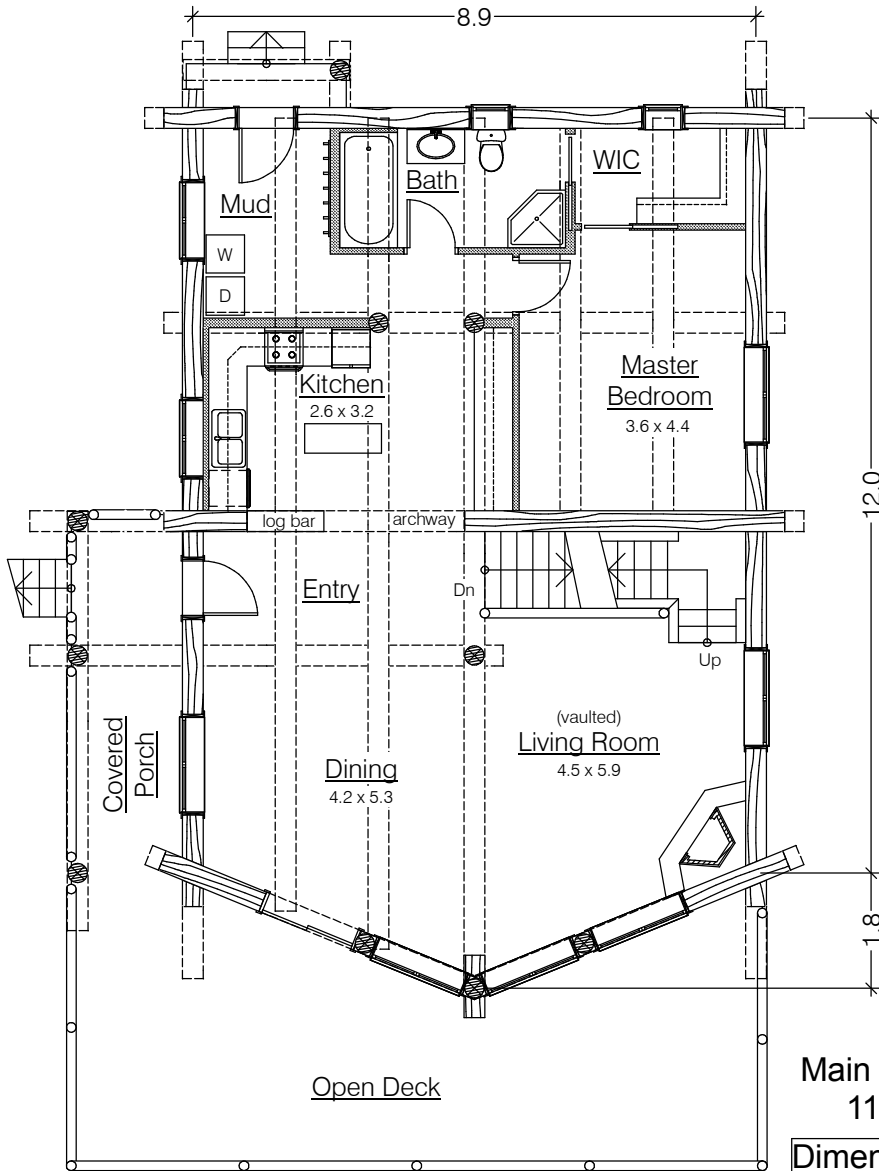

Est. 1978

Main Floor Plan
119.8 Sq. M.

Dimensions/room sizes
shown are in Metres

Loft Floor Plan
88.1 Sq. M.

The Washington 2