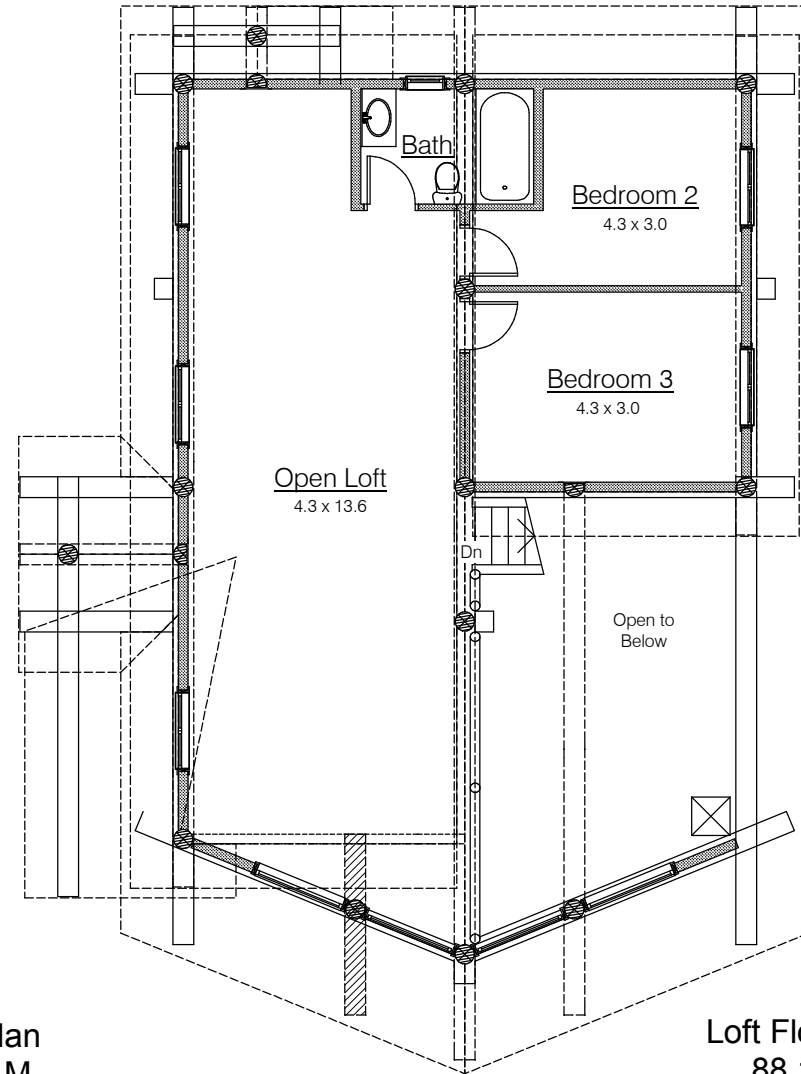

Est. 1978

Main Floor Plan
119.8 Sq. M.

Dimensions/room sizes
shown are in Metres

Loft Floor Plan
88.1 Sq. M.

The Washington 2