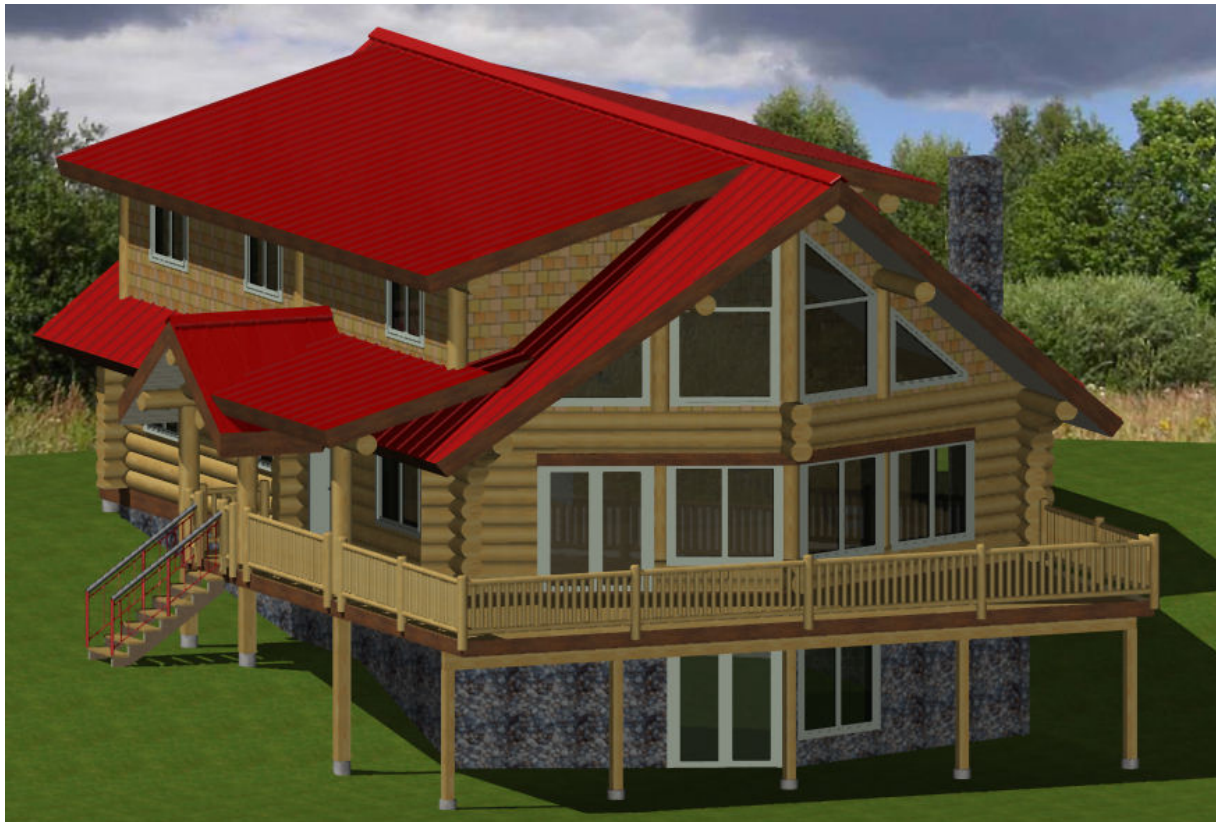

CANADA'S LOG PEOPLE INC.

100 MILE HOUSE, B.C. CANADA

Phone (250) 791-5222

VISIT: www.canadaslogpeople.com
Email: sales@canadaslogpeople.com

Est. 1978

Rear

Front

The Washington 2